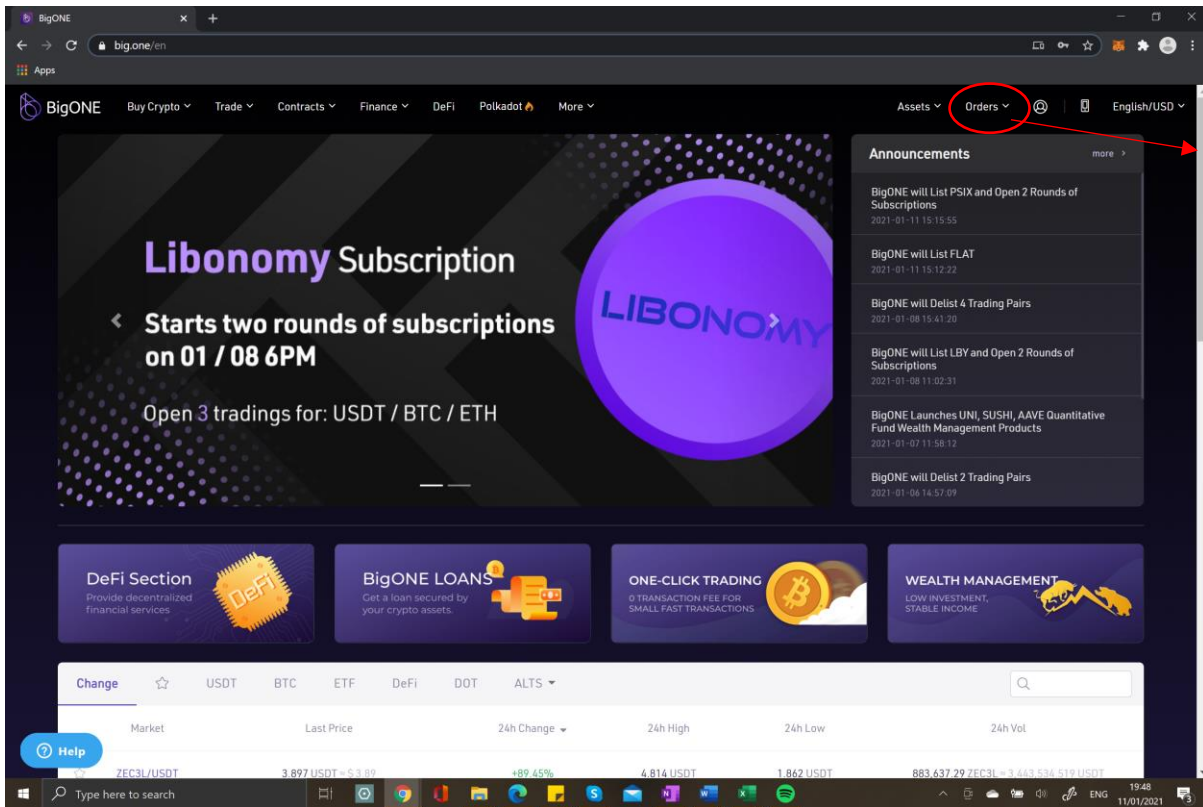

Steps to Extract Trading History on BigONE for LYN Trading Competition

Click on "Trade History"

Click on "Export". The excel file will be sent to your email. Along with the file and your USER ID, please send it to trading@lyntoken.com along with your USER ID for BigOne