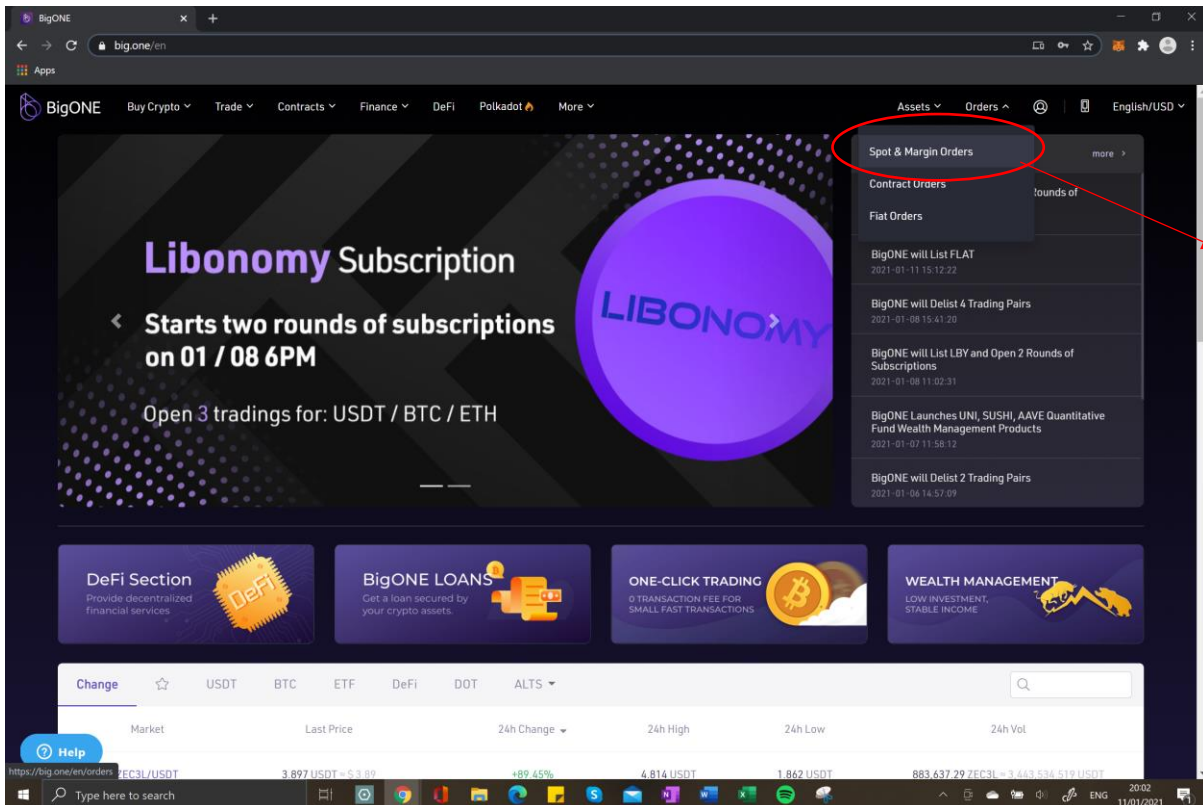

Steps to Extract Trading History on BigONE for LYN Trading Competition

Click on "Trade History"

Click on "Export". The excel file will be sent to your email. Along with the file and your USER ID, please send it to trading@lyntoken.com along with your USER ID for BigOne