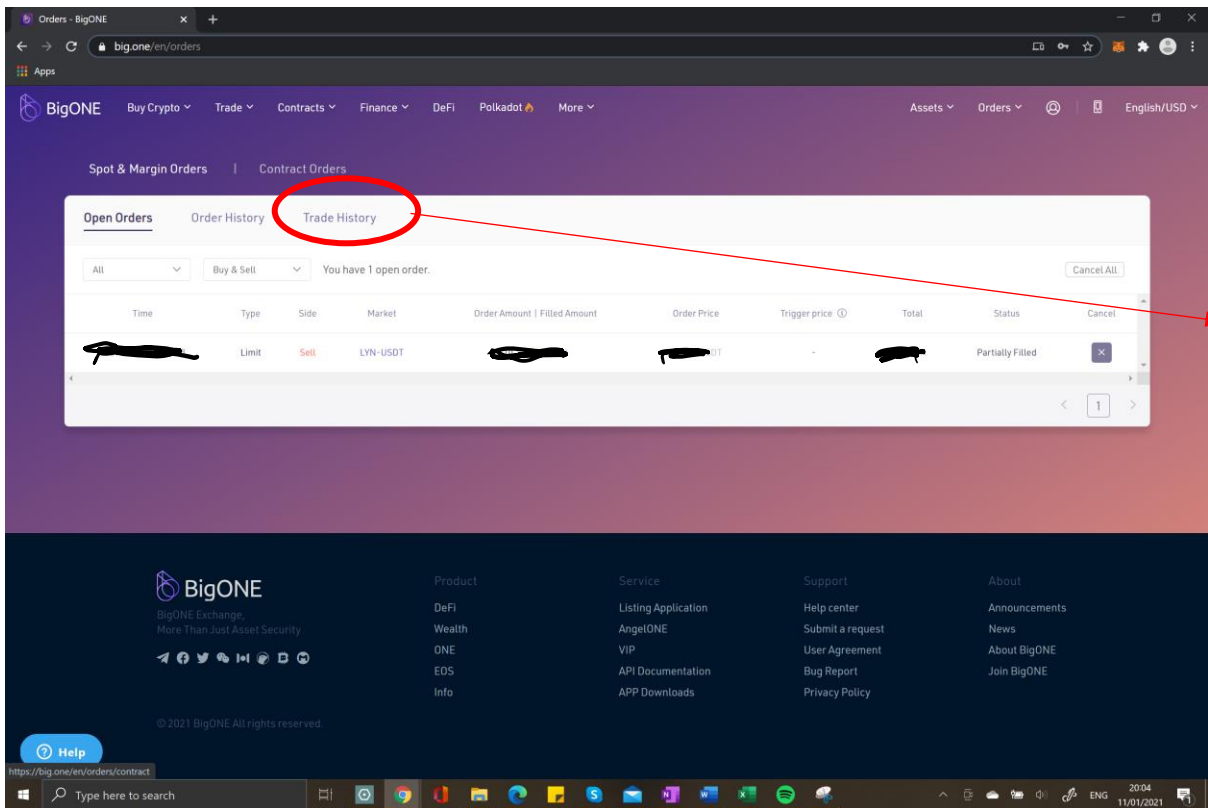

Steps to Extract Trading History on BigONE for LYN Trading Competition

Click on "Trade History"

Click on "Export". The excel file will be sent to your email. Along with the file and your USER ID, please send it to trading@lyntoken.com along with your USER ID for BigOne