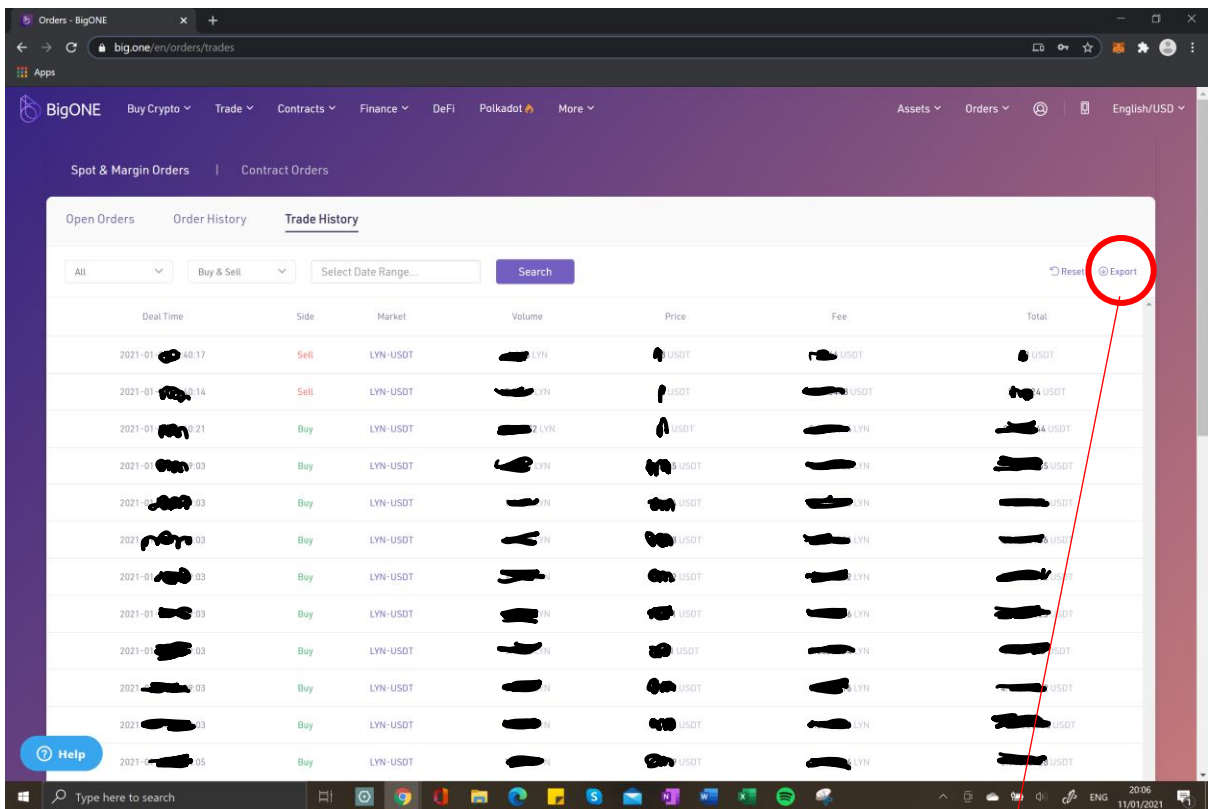

Steps to Extract Trading History on BigONE for LYN Trading Competition

Click on "Trade History"

Click on "Export". The excel file will be sent to your email. Along with the file and your USER ID, please send it to trading@lyntoken.com along with your USER ID for BigOne